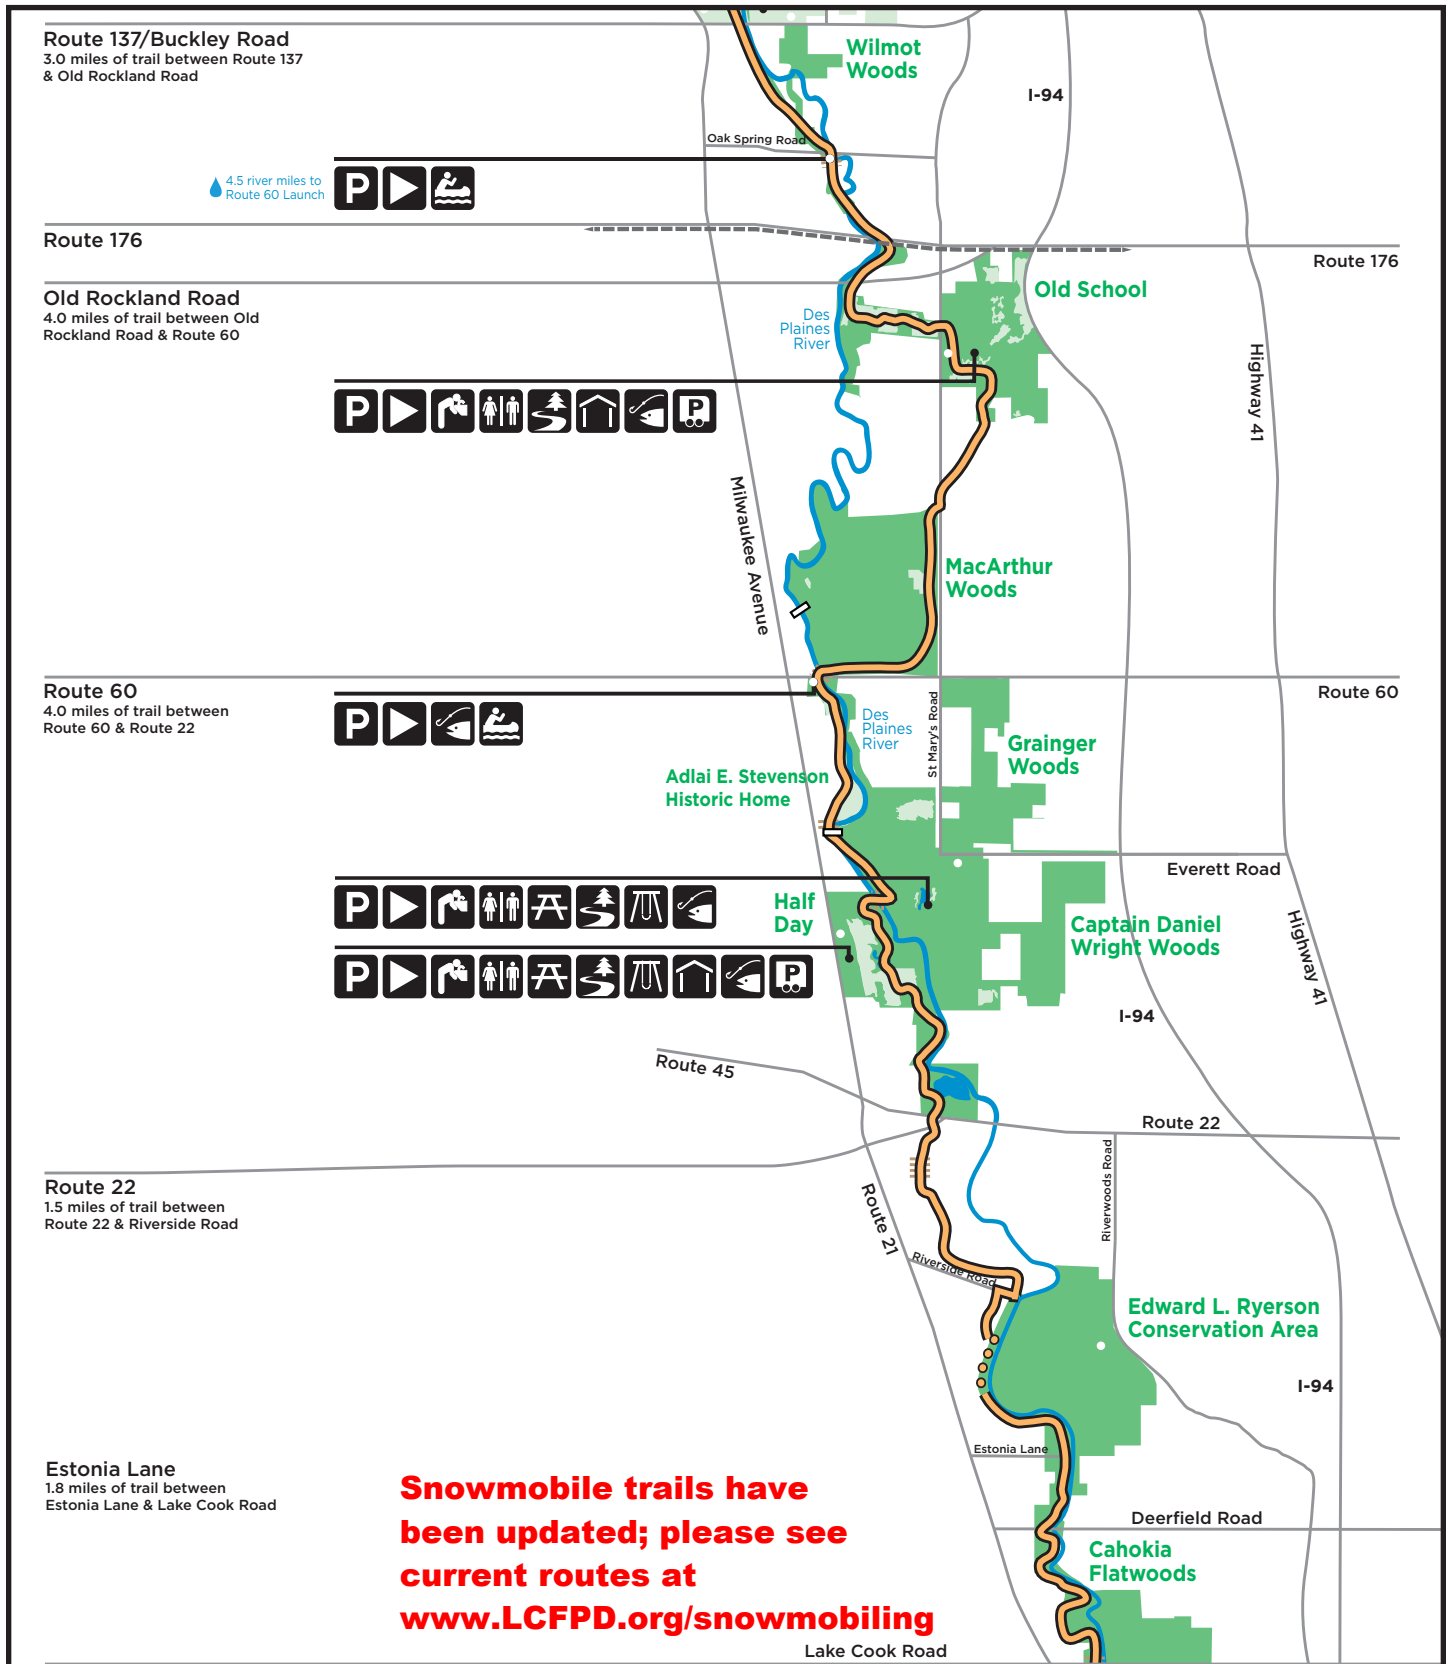

Des Plaines River Trail - North

Des Plaines River Trail - South

LEGEND

- | | | | | | | |
|---------|----------------|-----------------------|----------------------------|-----|------------------------------------|----------------------|
| Parking | Drinking Water | Additional Trails | Shelter | Dam | Des Plaines River Trail (complete) | Bridges & Boardwalks |
| Toilet | Trail Access | Fishing | Picnic Tables | | Des Plaines River Trail (planned) | Other Trails |
| | Canoe Launch | Horse Trailer Parking | Snowmobile Trailer Parking | | North Shore Bike Path | Snowmobile Trail |