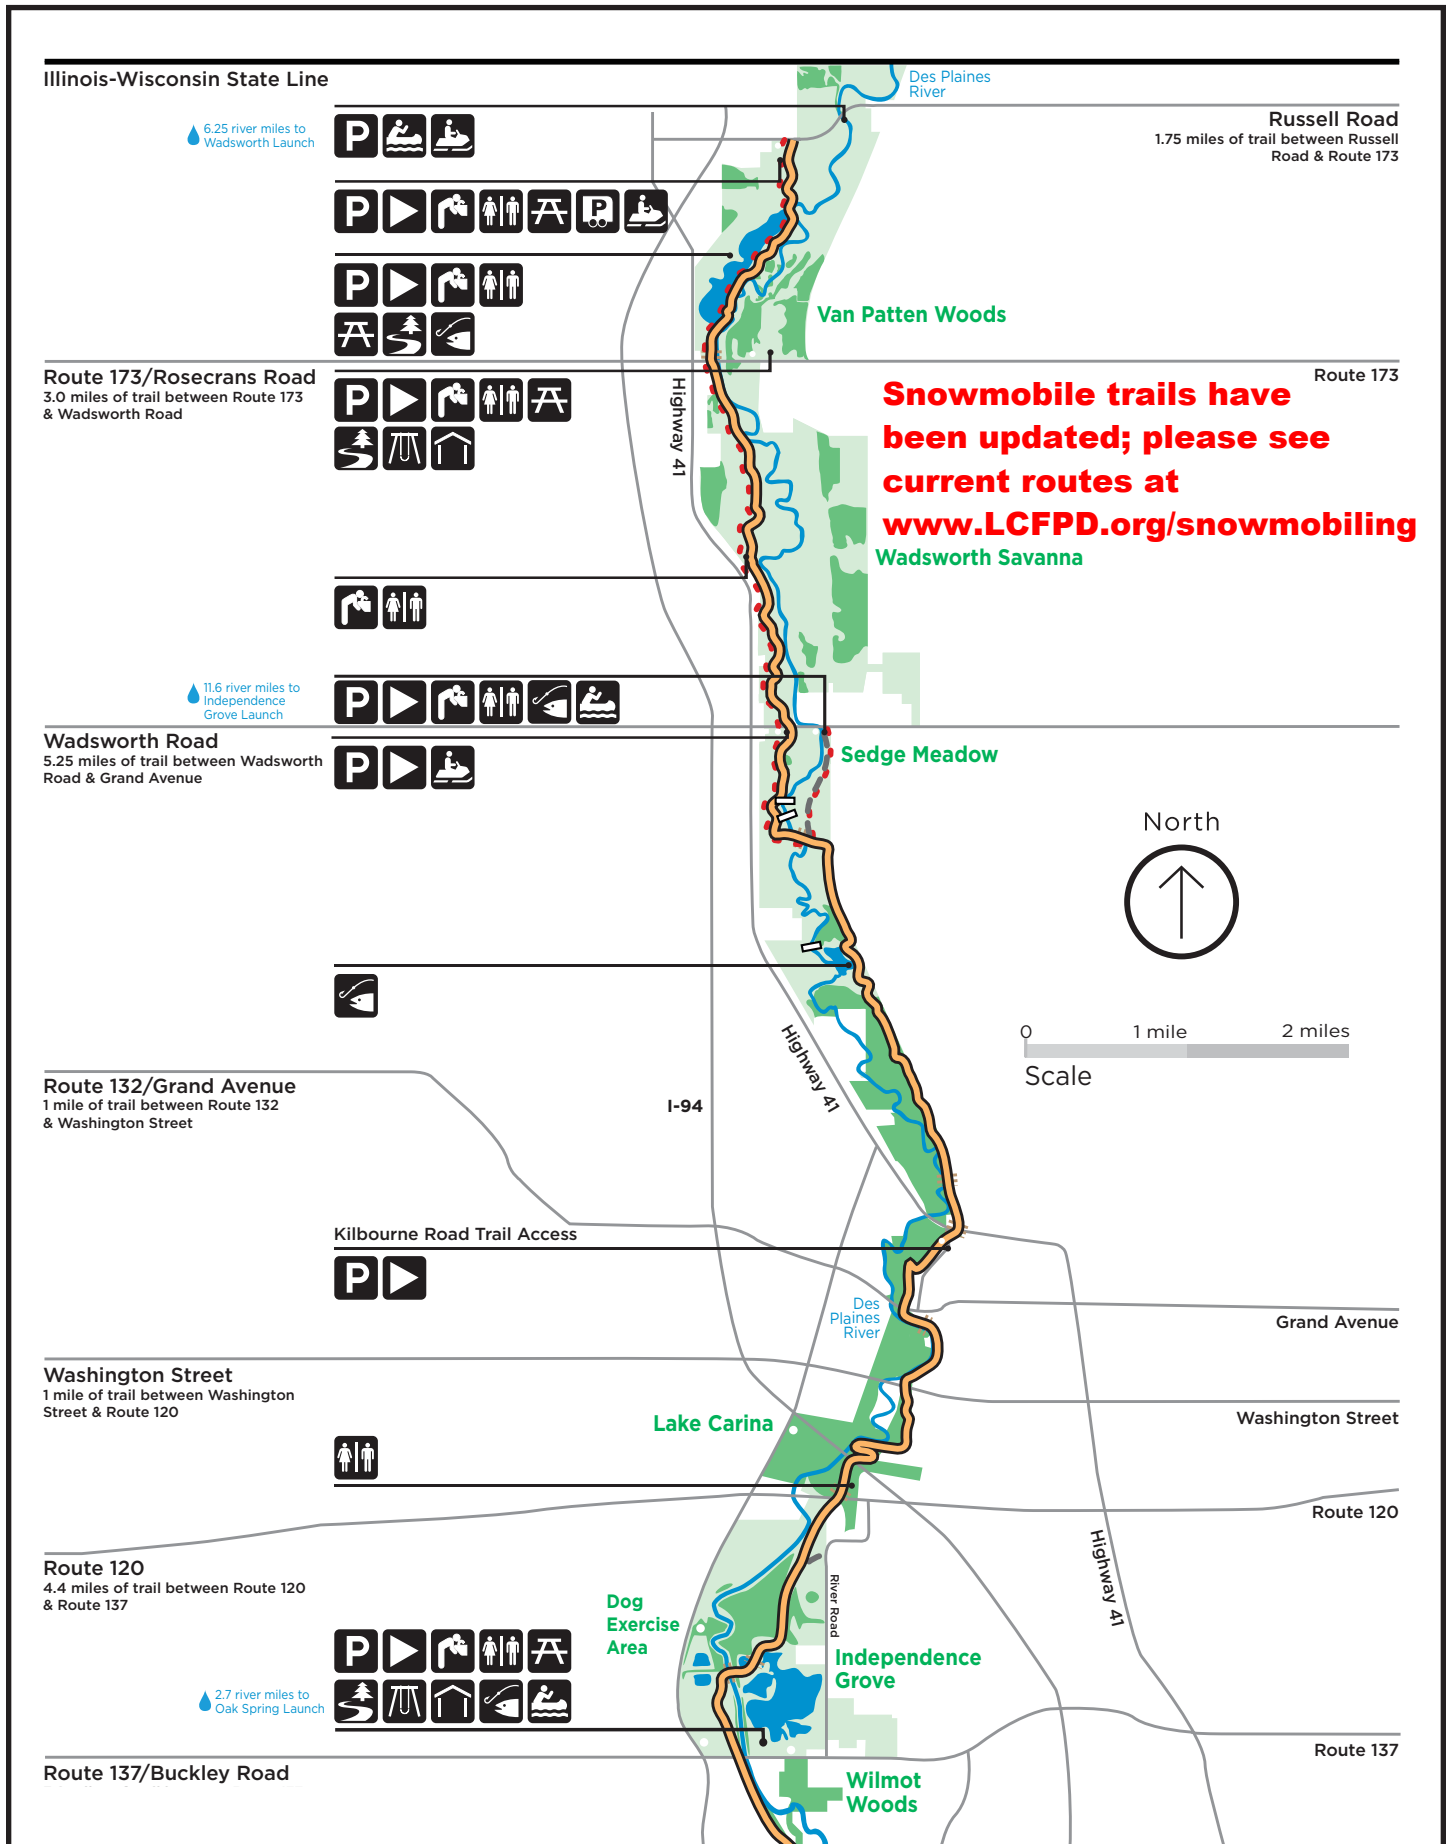

Des Plaines River Trail - North

Des Plaines River Trail - South

LEGEND

- | | | | | | | |
|---------|----------------|-----------------------|----------------------------|-----|------------------------------------|----------------------|
| Parking | Drinking Water | Additional Trails | Shelter | Dam | Des Plaines River Trail (complete) | Bridges & Boardwalks |
| Toilet | Trail Access | Fishing | Picnic Tables | | Des Plaines River Trail (planned) | Other Trails |
| | Canoe Launch | Horse Trailer Parking | Snowmobile Trailer Parking | | North Shore Bike Path | Snowmobile Trail |