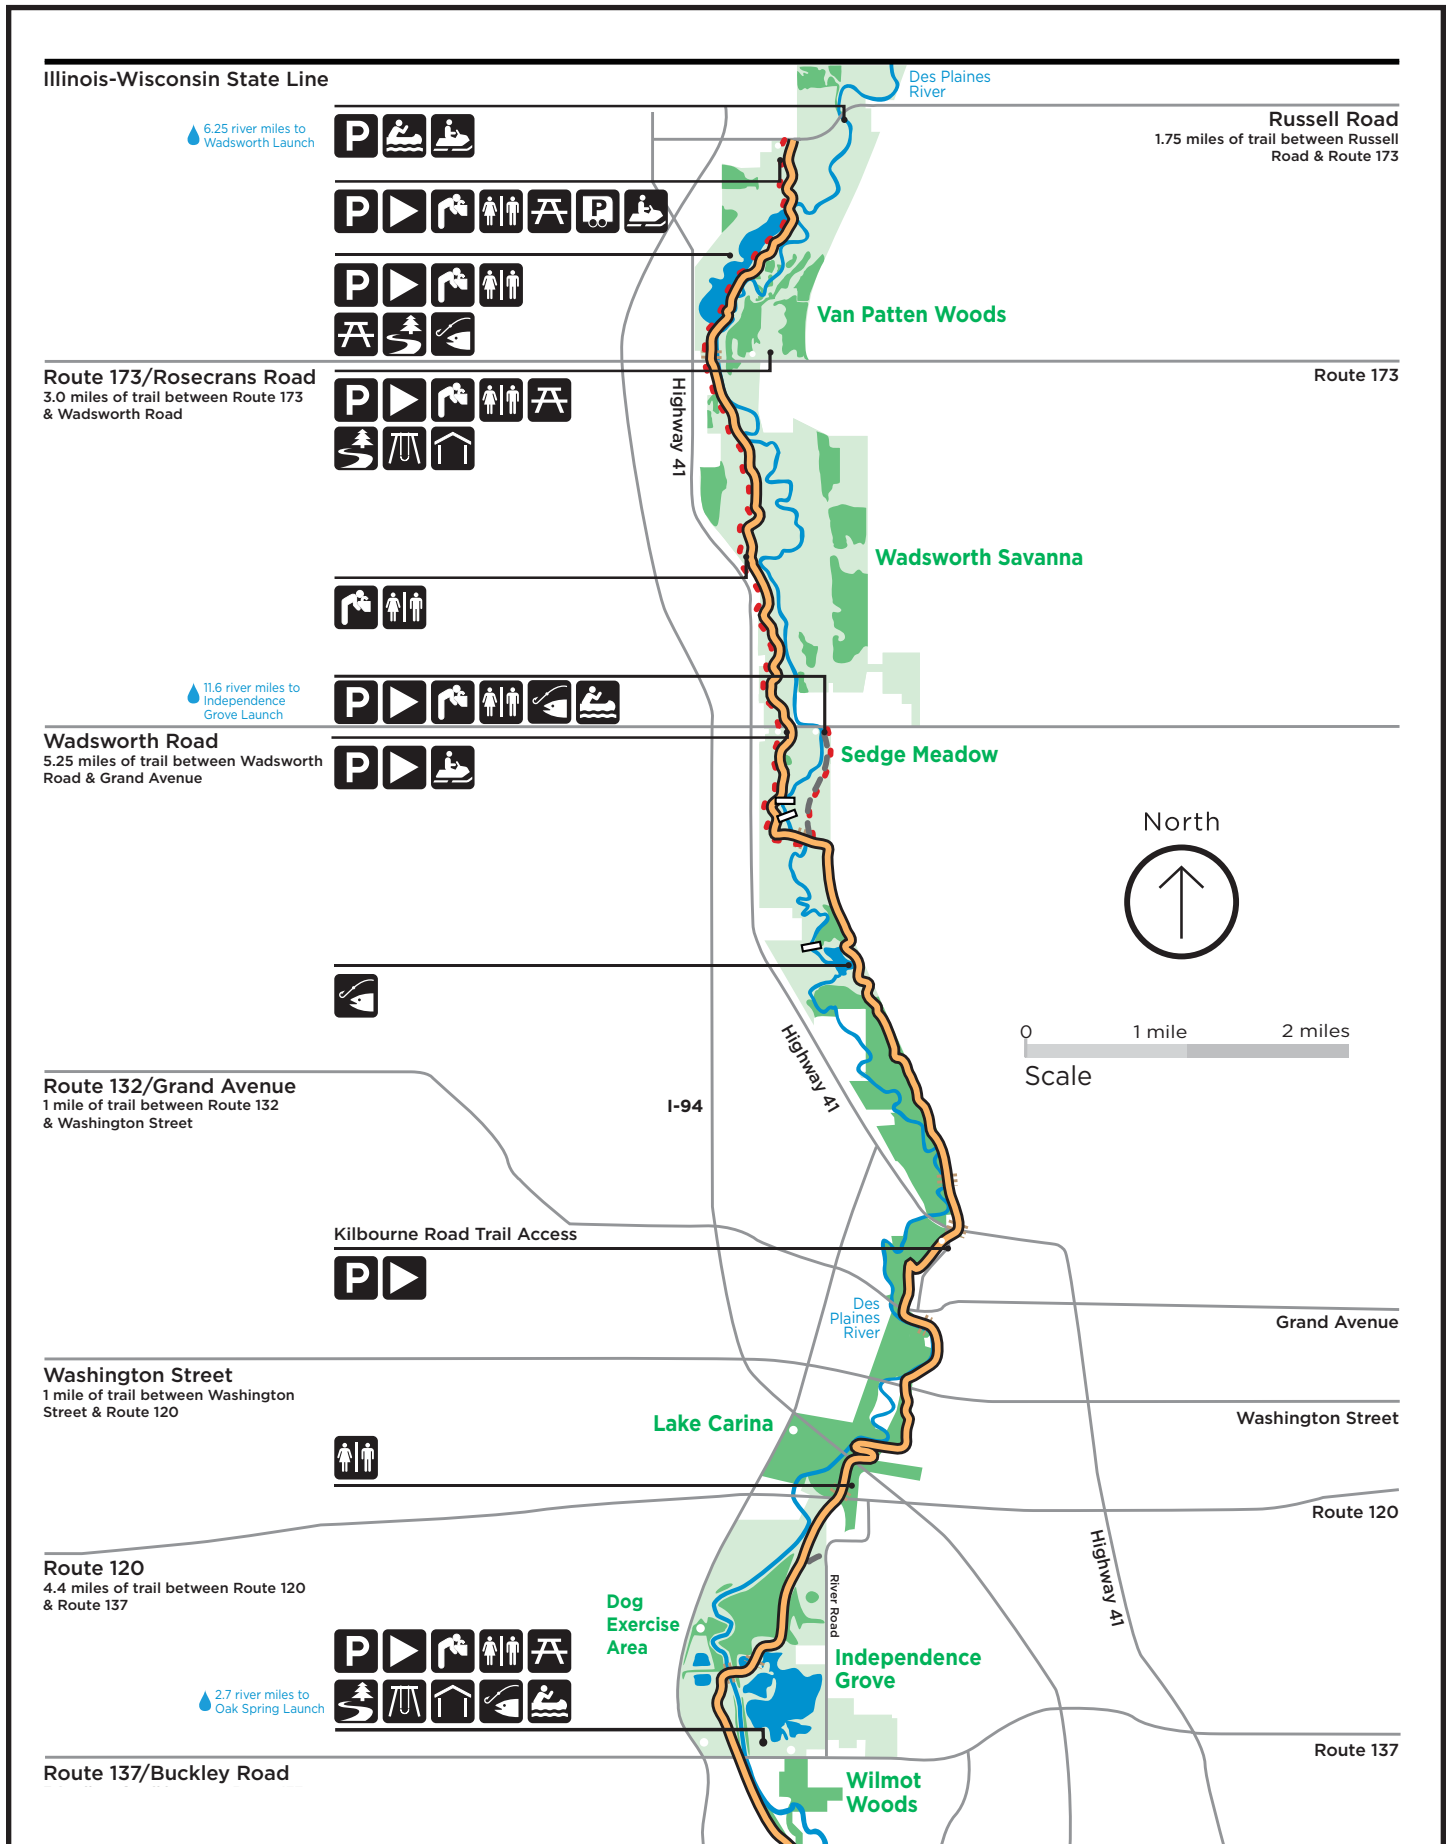

# Des Plaines River Trail - North

# Des Plaines River Trail - South

**Route 137/Buckley Road**  
3.0 miles of trail between Route 137 & Old Rockland Road

4.5 river miles to Route 60 Launch

**Route 176**

**Old Rockland Road**  
4.0 miles of trail between Old Rockland Road & Route 60

**Route 60**  
4.0 miles of trail between Route 60 & Route 22

**Route 22**  
1.5 miles of trail between Route 22 & Riverside Road

**Estonia Lane**  
1.8 miles of trail between Estonia Lane & Lake Cook Road

**LEGEND**

- |         |                |                       |                            |     |                                    |                      |
|---------|----------------|-----------------------|----------------------------|-----|------------------------------------|----------------------|
| Parking | Drinking Water | Additional Trails     | Shelter                    | Dam | Des Plaines River Trail (complete) | Bridges & Boardwalks |
| Toilet  | Trail Access   | Fishing               | Picnic Tables              |     | (planned)                          | Other Trails         |
|         | Canoe Launch   | Horse Trailer Parking | Snowmobile Trailer Parking |     | North Shore Bike Path              | Snowmobile Trail     |