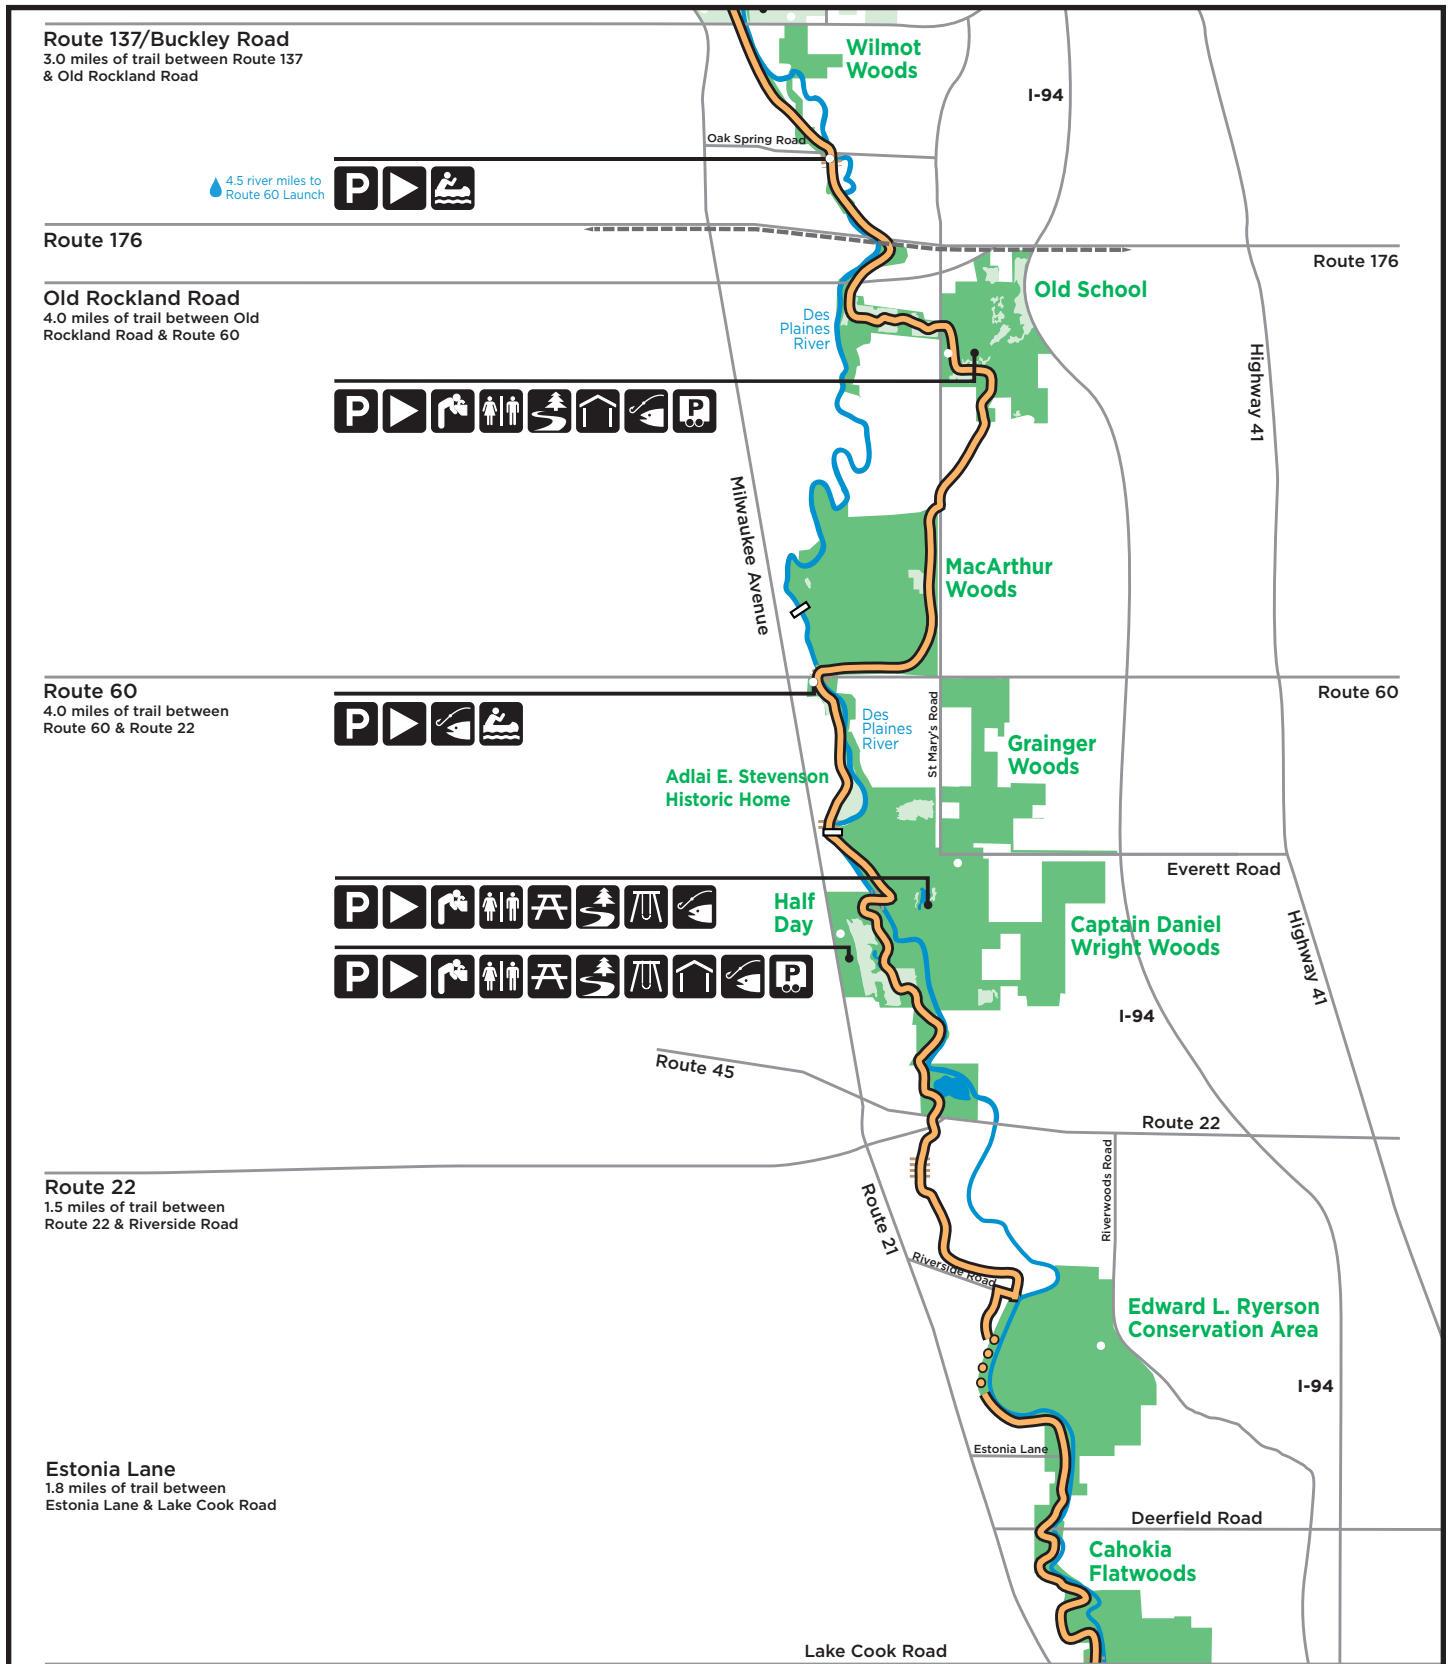

# Des Plaines River Trail - North

# Des Plaines River Trail - South

**Route 137/Buckley Road**  
3.0 miles of trail between Route 137 & Old Rockland Road

4.5 river miles to Route 60 Launch

**Route 176**

**Old Rockland Road**  
4.0 miles of trail between Old Rockland Road & Route 60

**Route 60**  
4.0 miles of trail between Route 60 & Route 22

**Route 22**  
1.5 miles of trail between Route 22 & Riverside Road

**Estonia Lane**  
1.8 miles of trail between Estonia Lane & Lake Cook Road

**LEGEND**

- |         |                |                       |                            |     |                                    |                      |
|---------|----------------|-----------------------|----------------------------|-----|------------------------------------|----------------------|
| Parking | Drinking Water | Additional Trails     | Shelter                    | Dam | Des Plaines River Trail (complete) | Bridges & Boardwalks |
| Toilet  | Trail Access   | Fishing               | Picnic Tables              |     | (planned)                          | Other Trails         |
|         | Canoe Launch   | Horse Trailer Parking | Snowmobile Trailer Parking |     | North Shore Bike Path              | Snowmobile Trail     |