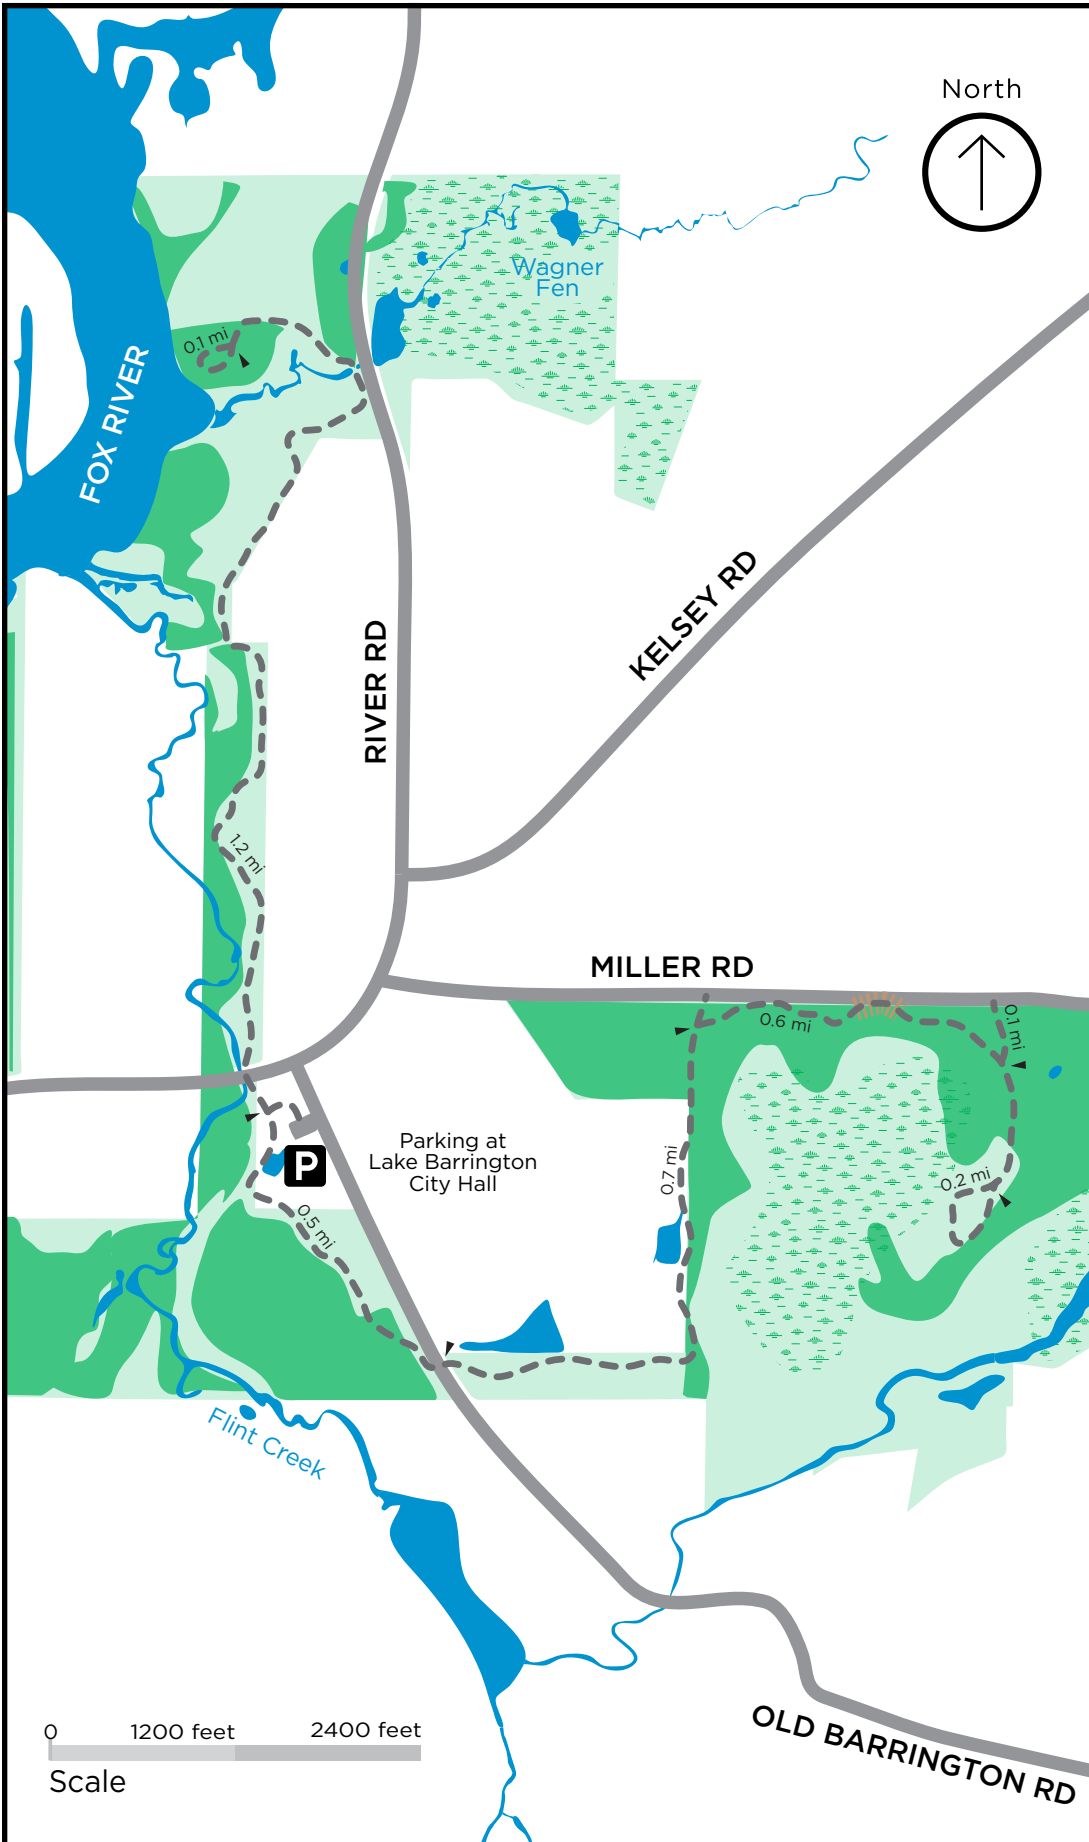

Grassy Lake

GRASSY LAKE

580 acres

ACTIVITIES

- Cross-Country Skiing
- Fishing
- Hiking

LEGEND

- P** Parking
- Trail
- ||| Boardwalks & Bridges

Bikes prohibited.