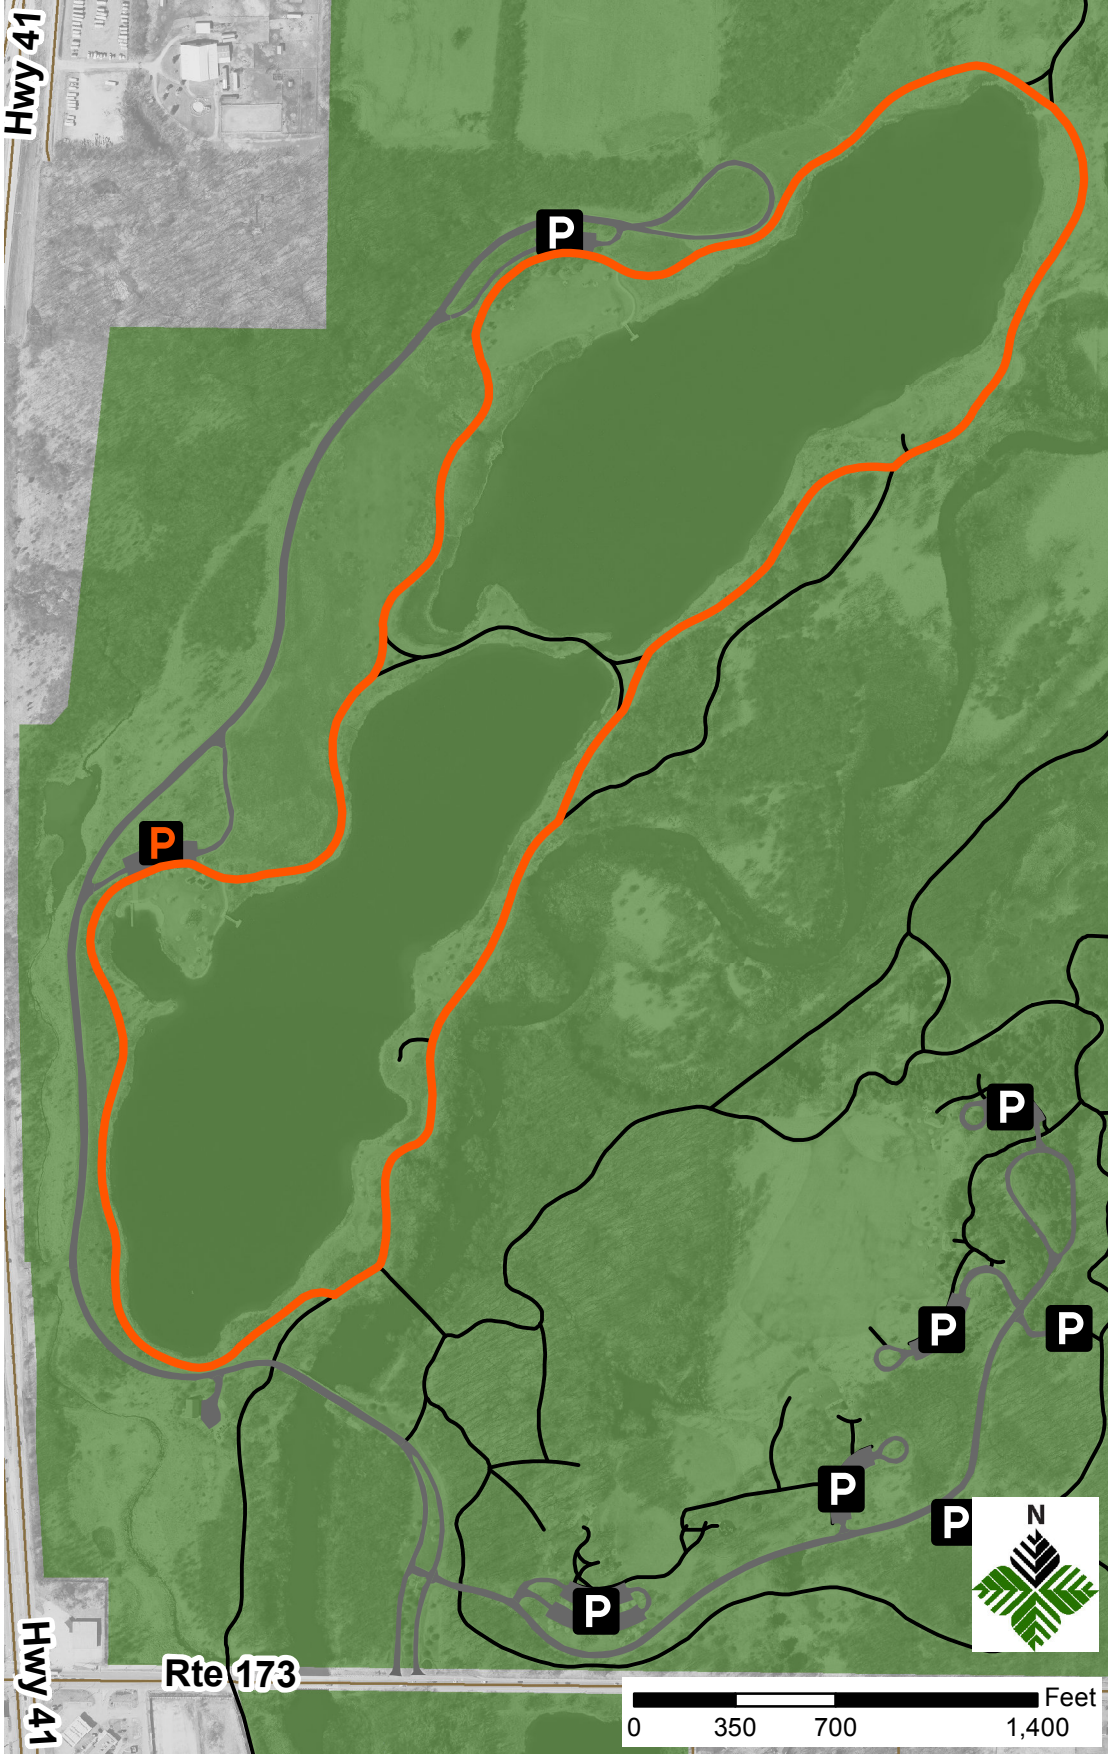

Van Patten Woods

Van Patten Woods

975 Acres

Legend

- Forest Preserve Property
- 2015 Hike Lake County Trail
- Trails
- Hike Lake County Parking
- Parking

HIKE
LAKE COUNTY

Trail in orange

Trailhead:
Cartop Boat
Launch Parking
Distance: 2.4 Miles